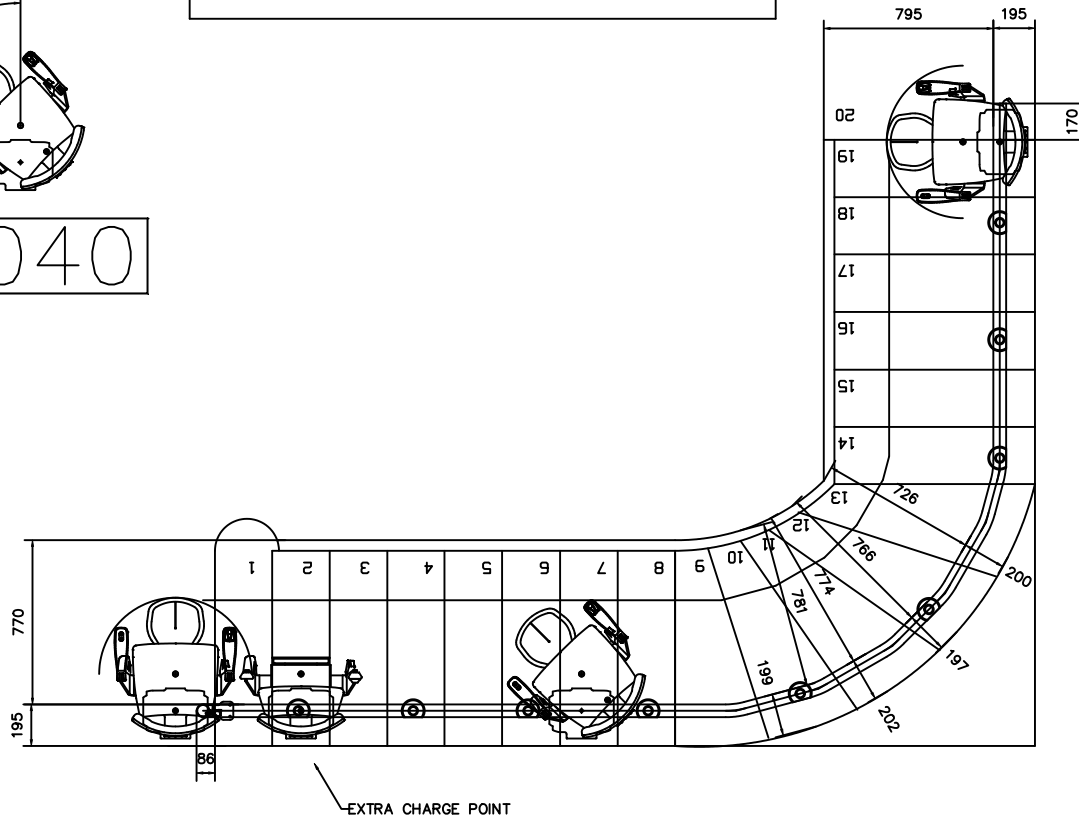

L = 7,1

RAILPARTS = 3

WOOD/CONCRETE
STAIRCASE

6040

REVISION No. A DRAWN BY: NB DATE: 14/4/20

New measurement, design was adjusted

Drawn by MBa	Date 14 APR 2020	Remarks	
Royal OTOLIFT Stairlifts Postbox 64 2860 AB Bergambacht The Netherlands Telephone: +31 182 352544 www.otolift.com	ROYAL OTOLIFT STAIRLIFTS	Type	Scale N/A Units mm Size A3
	Serial No.	Order No. PL2020-210